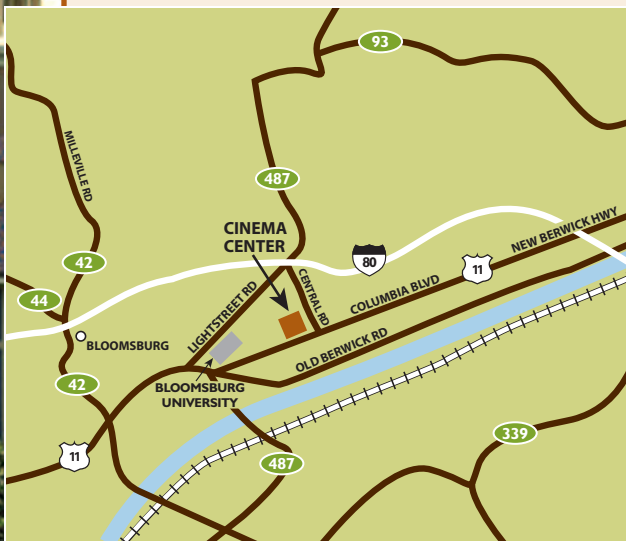

BLOOMSBURG PA CINEMA CENTER

- 48,543 SF neighborhood center featuring Cinema Center and Fromm Electric
- Located on Columbia Boulevard (Route 11) at signalized intersection, just off Interstate 80 in Columbia County, 40 miles southwest of Wilkes-Barre
- Two miles from Bloomsburg University
- Neighboring retailers include Advance Auto Parts, Verizon, Rita's Italian Ice, Rent-A-Center, and Wendy's
- 9,543 SF available; 5,000 SF pad available

Demographics	5-mile	10-mile	20-mile
Trade Area Population	27,955	55,192	189,453
Average HH Income	\$53,568	\$54,699	\$49,646

433 South Main Street, Suite 310 | West Hartford, CT 06110
T 860.561.0121 **F** 860.521.4323 **W** developers-realty.com
 Leasing Information: Kelly Voss | kelly@developers-realty.com

CINEMA CENTER

Columbia Boulevard (Route 11)
Bloomsburg, PA